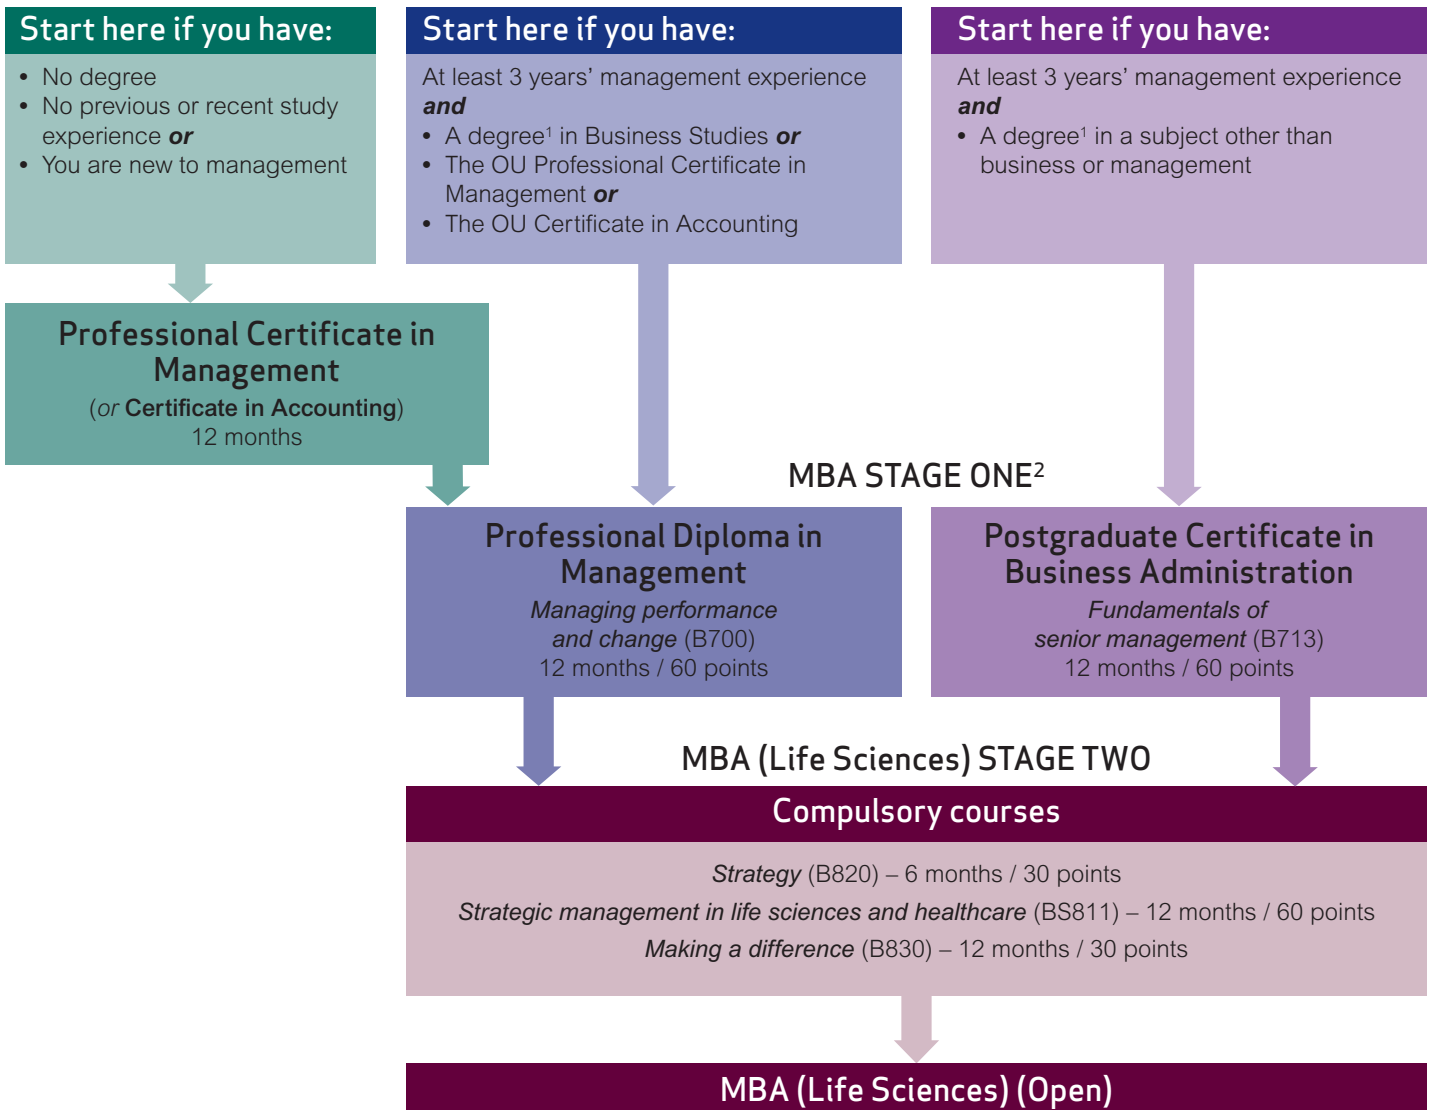

The MBA Life Sciences qualification structure

To gain the award you need a total of 180 points.

Stage One

60 points from either:

- Professional Diploma in Management *or*
- Postgraduate Certificate in Business Administration

Stage Two

- 120 points from the three compulsory courses

The diagram below shows how you can construct your MBA study. The most appropriate entry route will depend on your qualifications and experience.

¹ Degree refers to UK honours degree or equivalent.

² Entry to Stage One is also possible with other specified academic and professional qualifications.