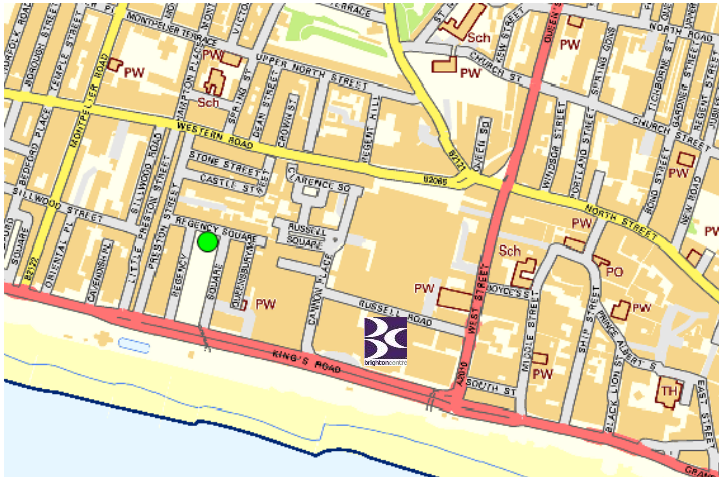

## The Offer

We are delighted to offer you a fantastic car parking rate of just £20.00\* per 24 hours during your visit to the Brighton Centre.

Regency Square car park is situated along the seafront from the venue and is just a 3-4 minute walk. See car park location on map below (green dot).

#### From the West:

Driving along the seafront with the sea on your right, the car park is situated after the Holiday Inn and before the Hilton Metropole Hotel. Stay in the left hand lane and look out for signs for Regency Square Car Park.

The car park is underground; you will see a large grassed area of which it is below. Follow the sign to the entrance (go straight up the street), go through the barriers into the car park, its then best to follow towards the exit and park on the lowest level which gives you instant access to the seafront.