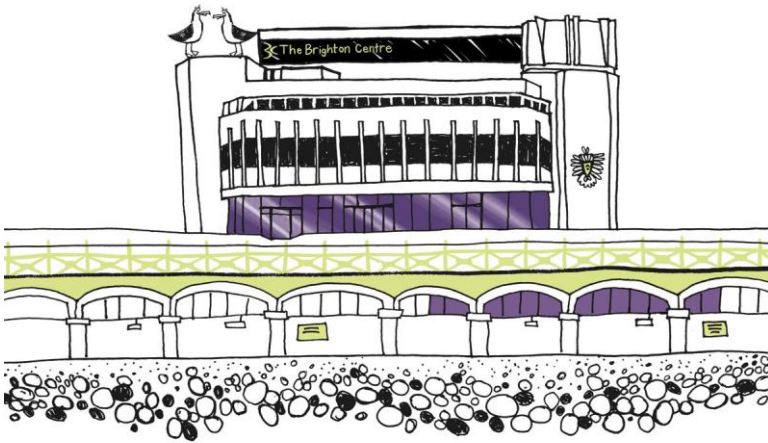

# Brighton Centre Car Parking

## The Offer

We are delighted to offer you a fantastic car parking rate of just £20.00\* per 24 hours during your visit to the Brighton Centre.

Regency Square car park is situated along the seafront from the venue and is just a 3-4 minute walk. See car park location on map below (green dot).

#### From the East:

Drive straight past the Brighton Centre heading west towards Hove, make sure you are in the right hand lane and look out for the signs to turn right after the Hilton Metropole Hotel, for Regency Square Car Park.

#### From the West:

Driving along the seafront with the sea on your right, the car park is situated after the Holiday Inn and before the Hilton Metropole Hotel. Stay in the left hand lane and look out for signs for Regency Square Car Park.