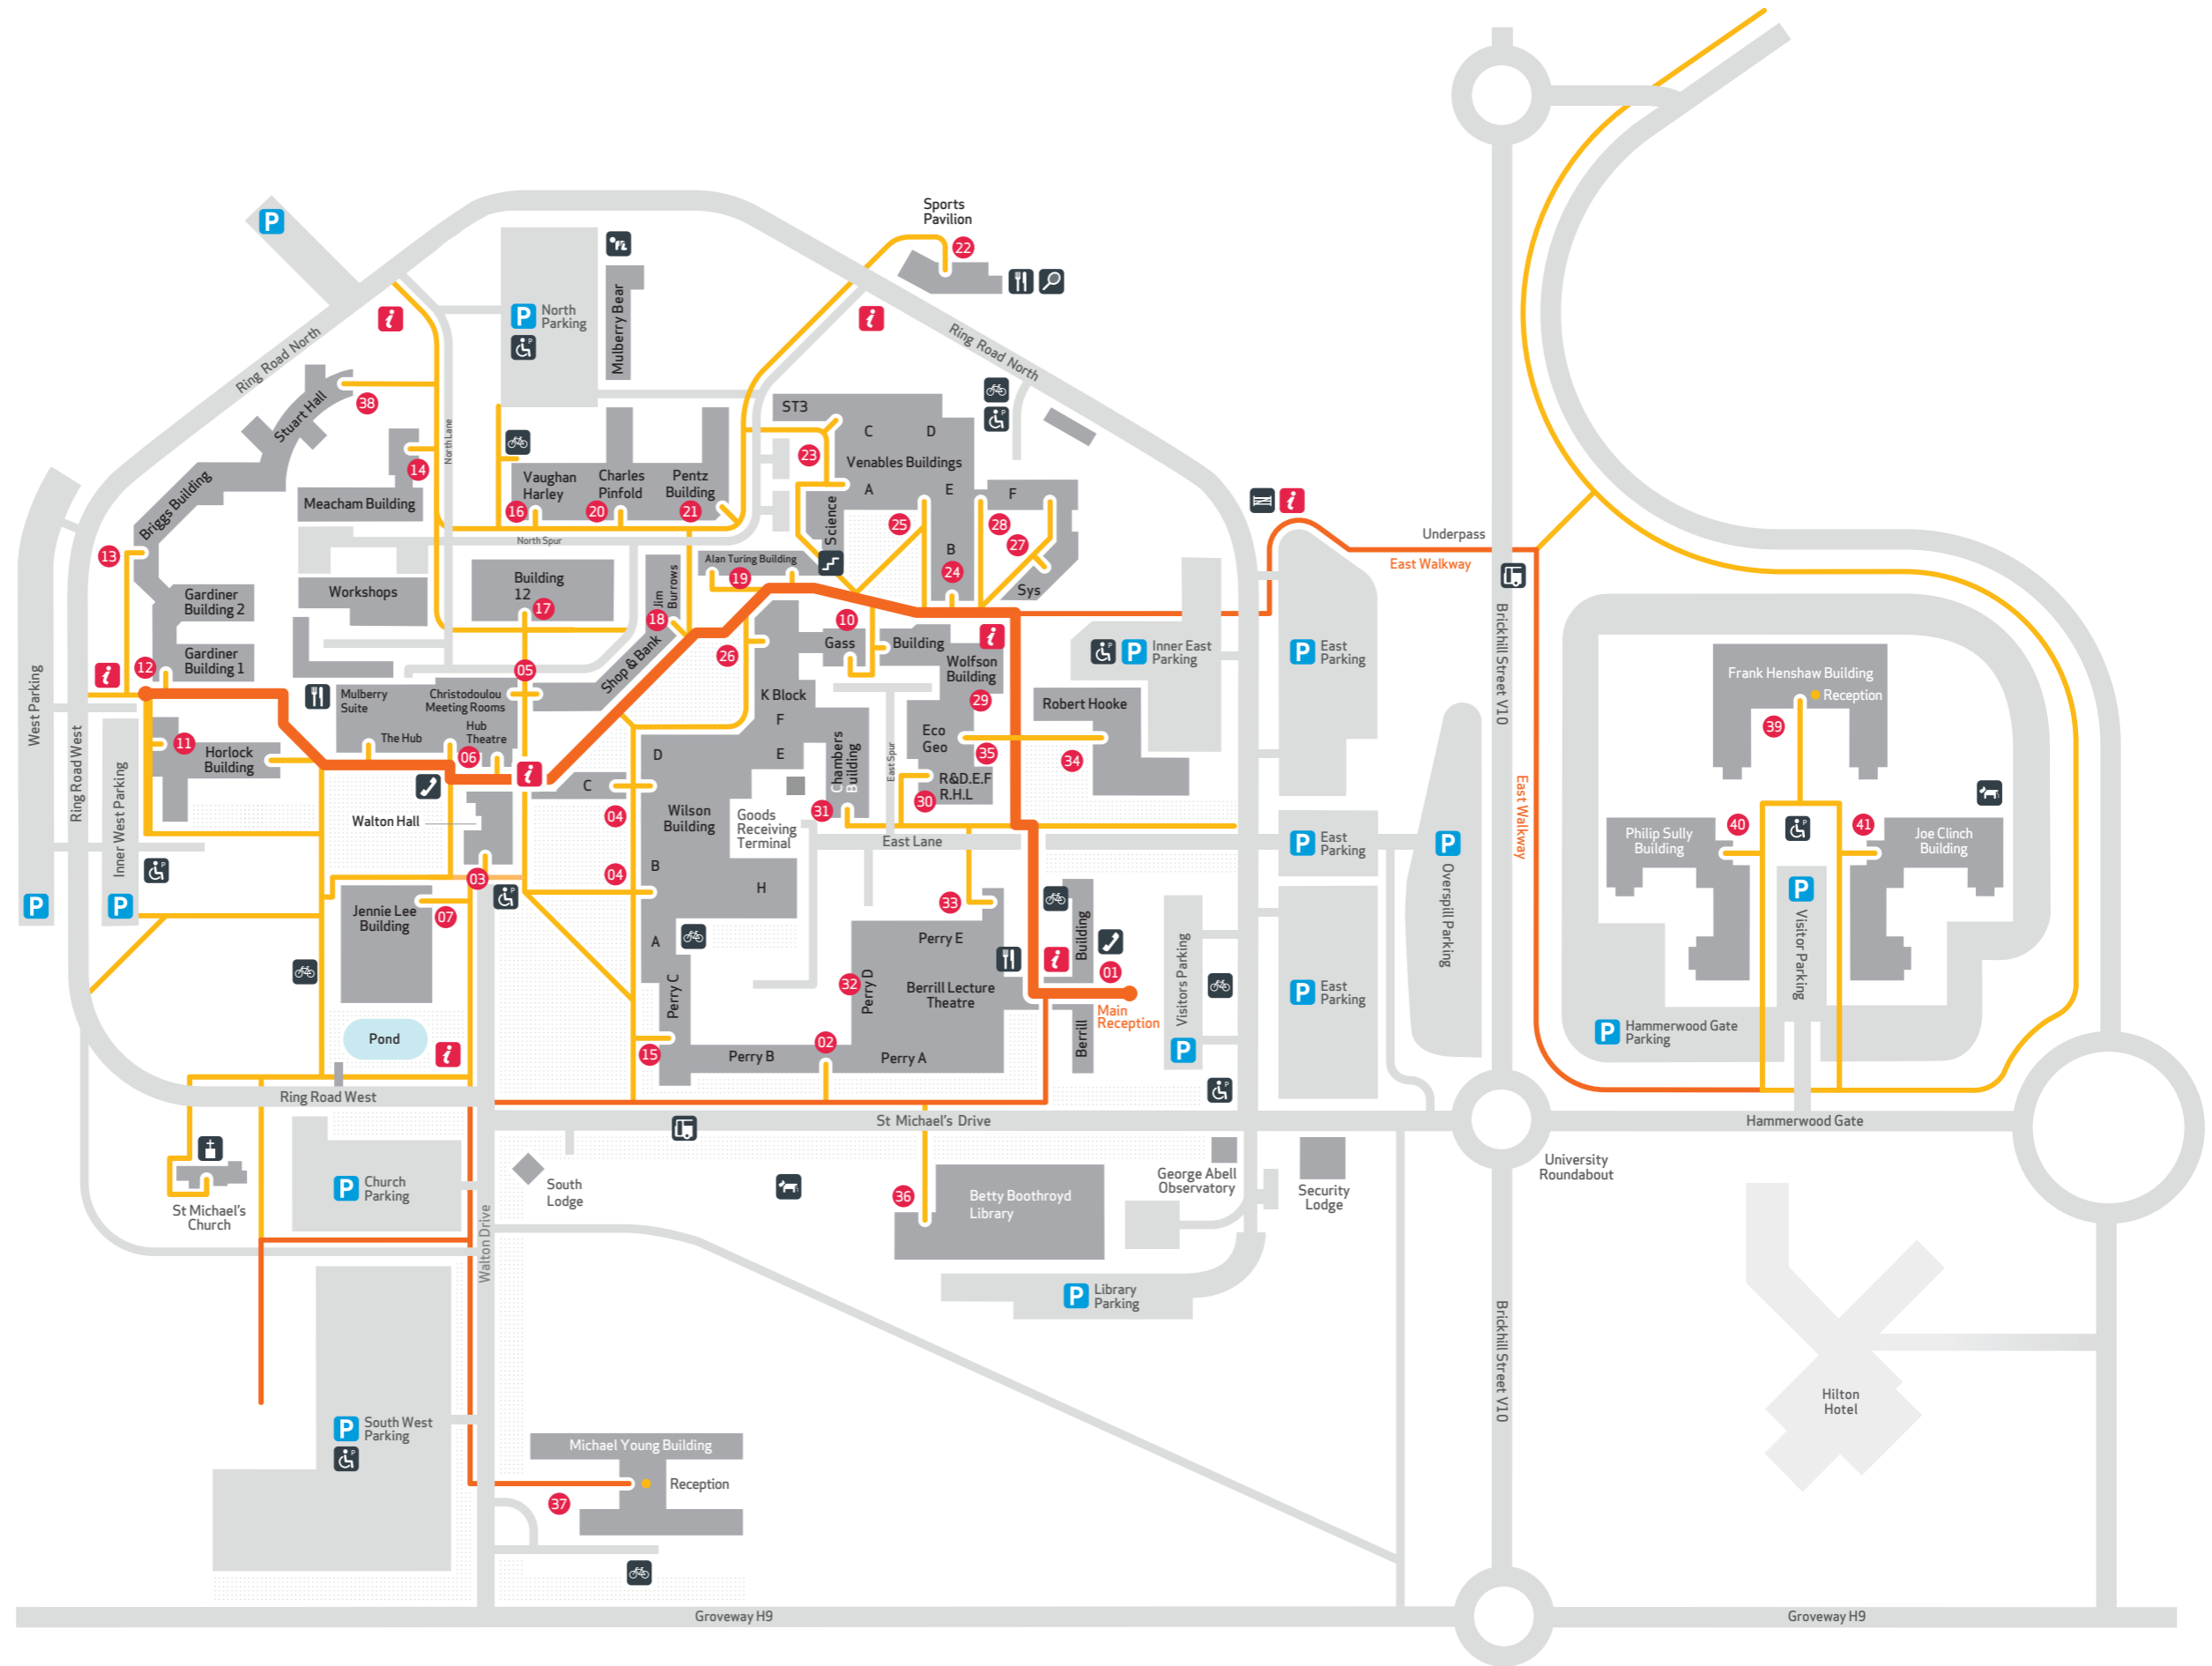

# Walton Hall Campus Map

## Key to Building Entrances

Alan Turing Building	19
Audio Recording Centre	39
Berrill Building	01
Berrill Lecture Theatre	01
Betty Boothroyd Library	36
Briggs Building	13
Building 12	17
Chambers Building	31
Charles Pinfold Building	20
Christodoulou Meeting Room	05
Ecosystems & Geobiology Labs.	35
Frank Henshaw Building	39
Gardiner Building 01 & 02	12
Gass Building	10
Horlock Building	11
Jennie Lee Building	07
Jim Burrows Building	18
Joe Clinch Building	41
K Block	26
Meacham Building	14
Michael Young Building	37
Pentz Building	21
Perry A	02
Perry B	02
Perry C	15
Perry D	32
Perry E	33
Philip Sully Building	40
R & D and Engineering Facility	35
Reinhold Hermann Labs.	30
Robert Hooke Building	34
Sports Pavilion	22
Stuart Hall Building	38
The Hub, Suites and Theatre	06
Vaughan Harley Building	16
Venables Entrance A & C	23
Venables Entrance B	24
Venables Entrance D	28
Venables Entrance E	25
Venables Entrance F & Systems	27
Walton Hall	03
Wilson Building	04
Wolfson Building	29

## Key to Symbols

Bus Stop	Bicycle Parking	Dog Run	Public Telephones	Sports Pavilion
Car Parking	Childrens Centre	Gate	Refectory	Stairs
Car Parking for Disabled	Church	Information Points	Shop & Bank	Building Entrance

## Key to Walkways

Footpath
Central Walkway