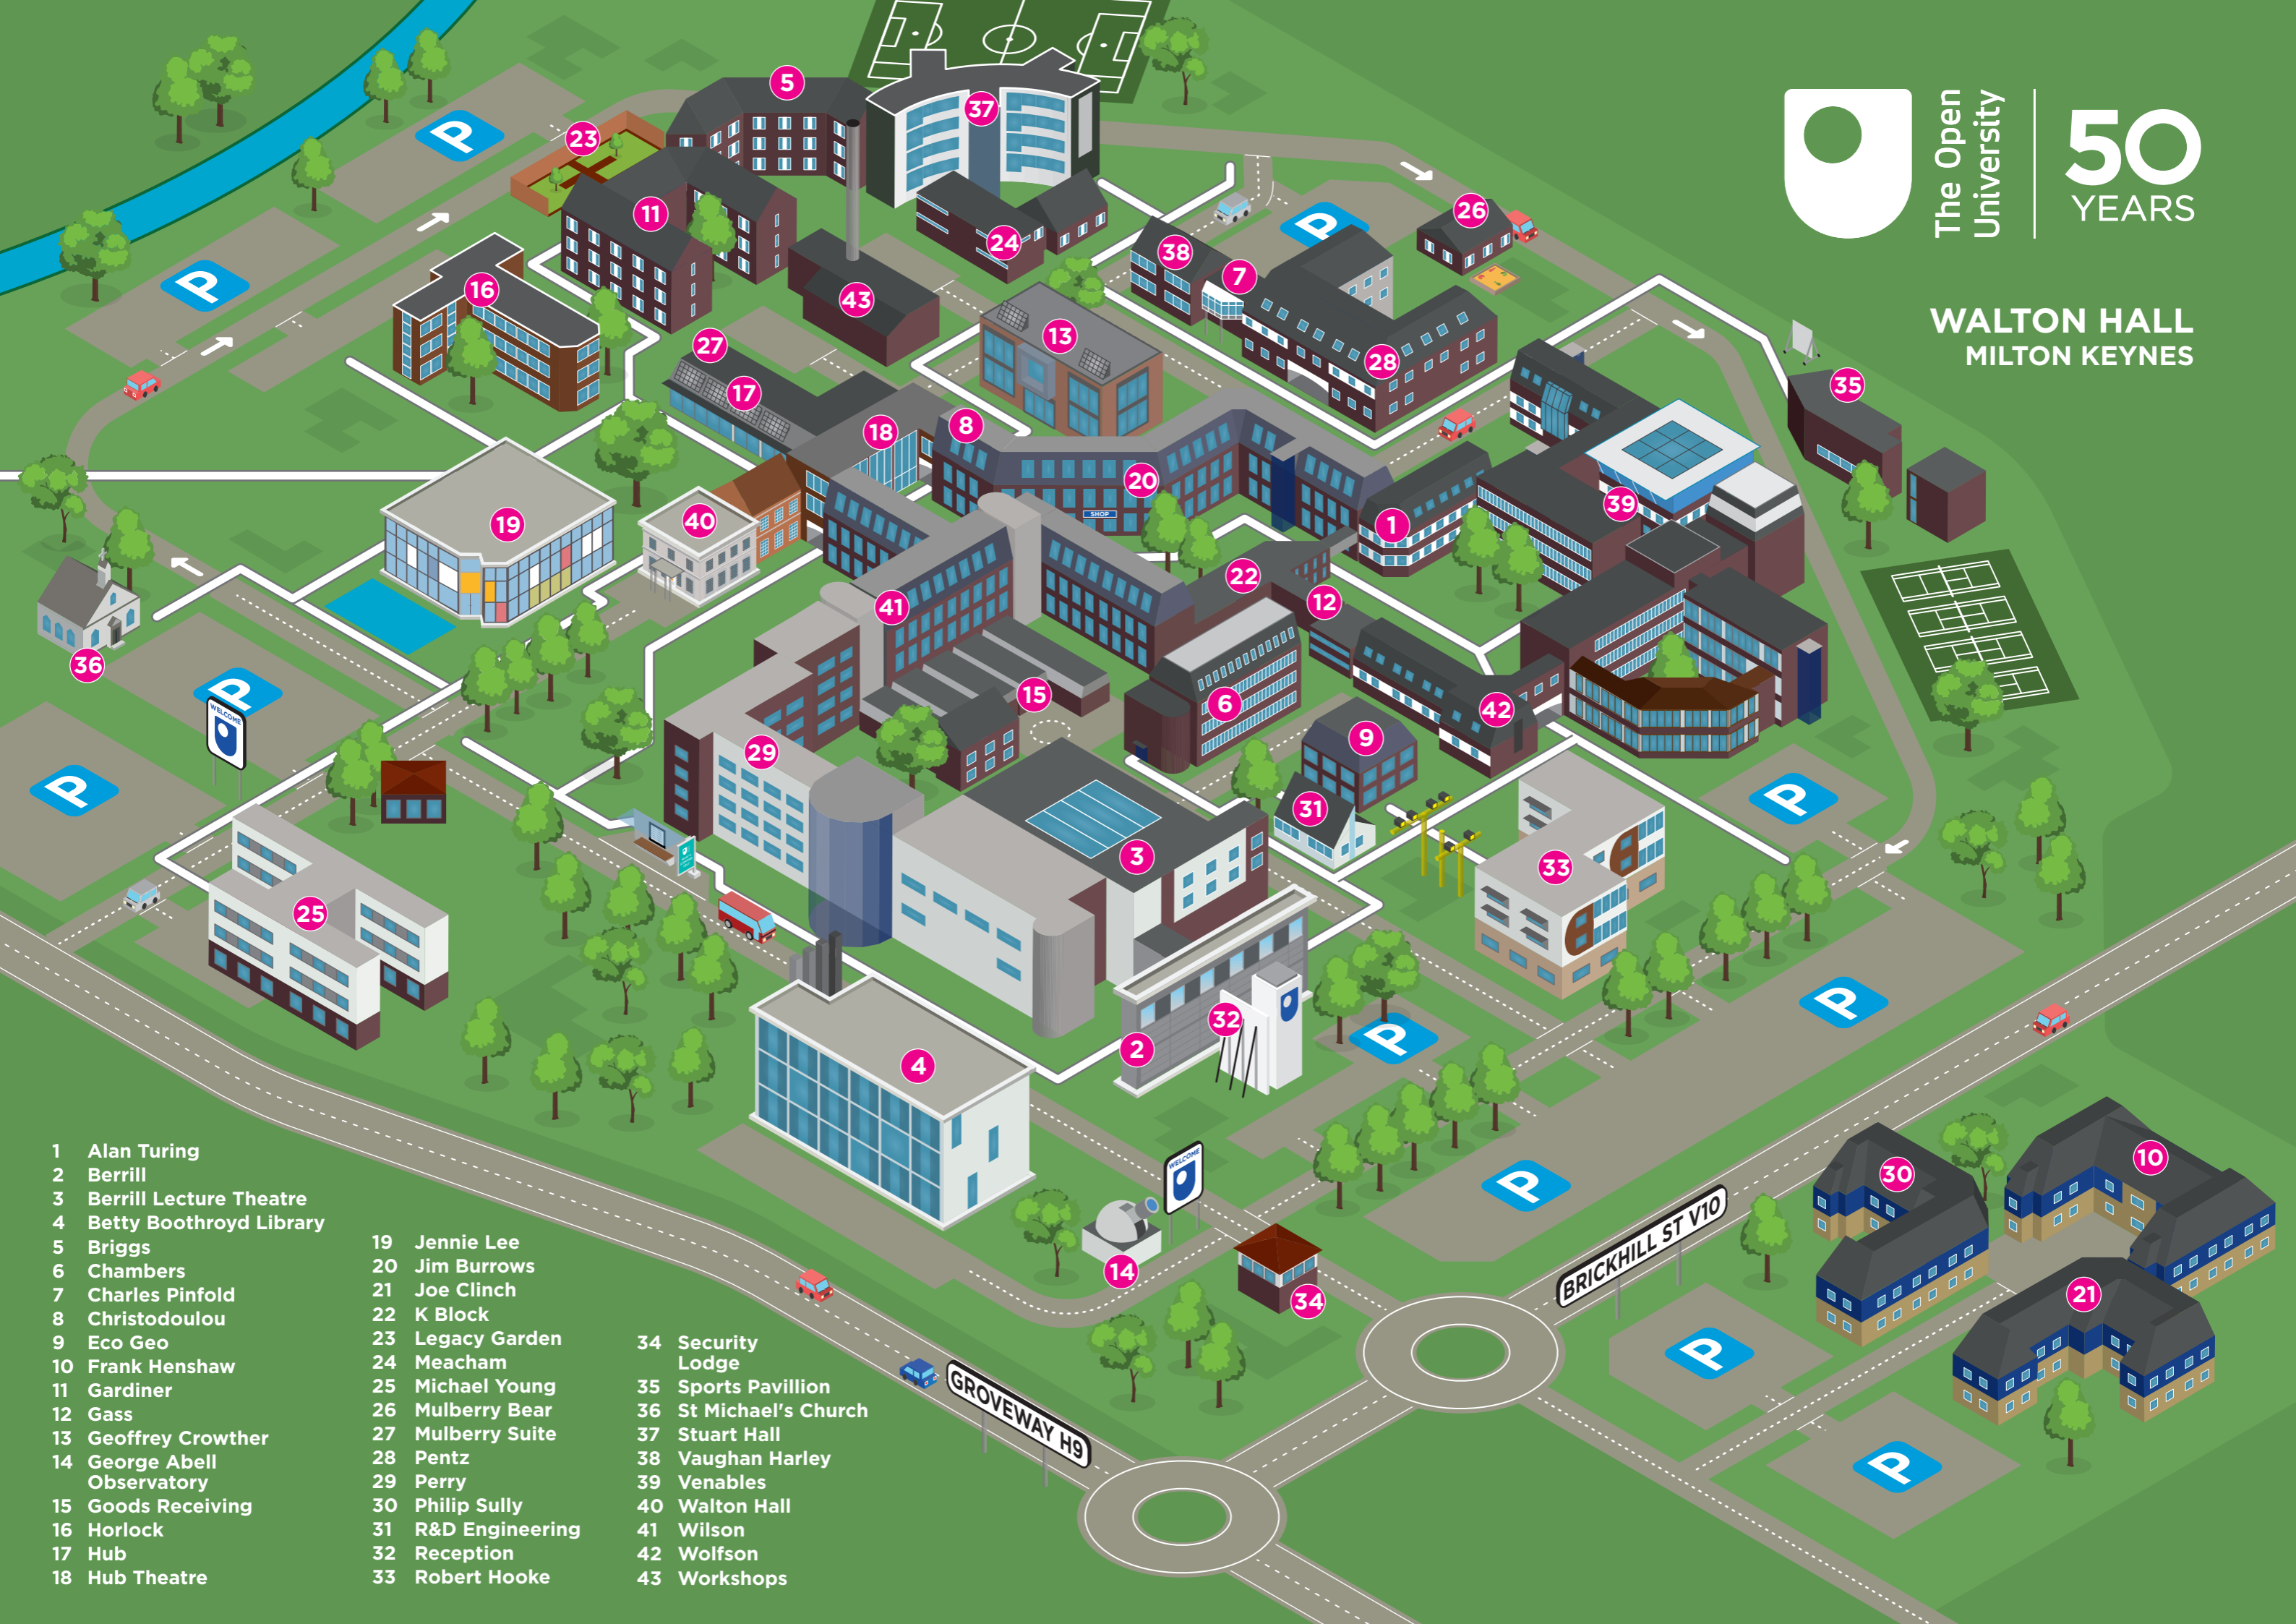

The Open University

50 YEARS

WALTON HALL MILTON KEYNES

- 1 Alan Turing
- 2 Berrill
- 3 Berrill Lecture Theatre
- 4 Betty Boothroyd Library
- 5 Briggs
- 6 Chambers
- 7 Charles Pinfold
- 8 Christodoulou
- 9 Eco Geo
- 10 Frank Henshaw
- 11 Gardiner
- 12 Gass
- 13 Geoffrey Crowther
- 14 George Abell Observatory
- 15 Goods Receiving
- 16 Horlock
- 17 Hub
- 18 Hub Theatre

- 19 Jennie Lee
- 20 Jim Burrows
- 21 Joe Clinch
- 22 K Block
- 23 Legacy Garden
- 24 Meacham
- 25 Michael Young
- 26 Mulberry Bear
- 27 Mulberry Suite
- 28 Pentz
- 29 Perry
- 30 Philip Sully
- 31 R&D Engineering
- 32 Reception
- 33 Robert Hooke

- 34 Security Lodge
- 35 Sports Pavillion
- 36 St Michael's Church
- 37 Stuart Hall
- 38 Vaughan Harley
- 39 Venables
- 40 Walton Hall
- 41 Wilson
- 42 Wolfson
- 43 Workshops